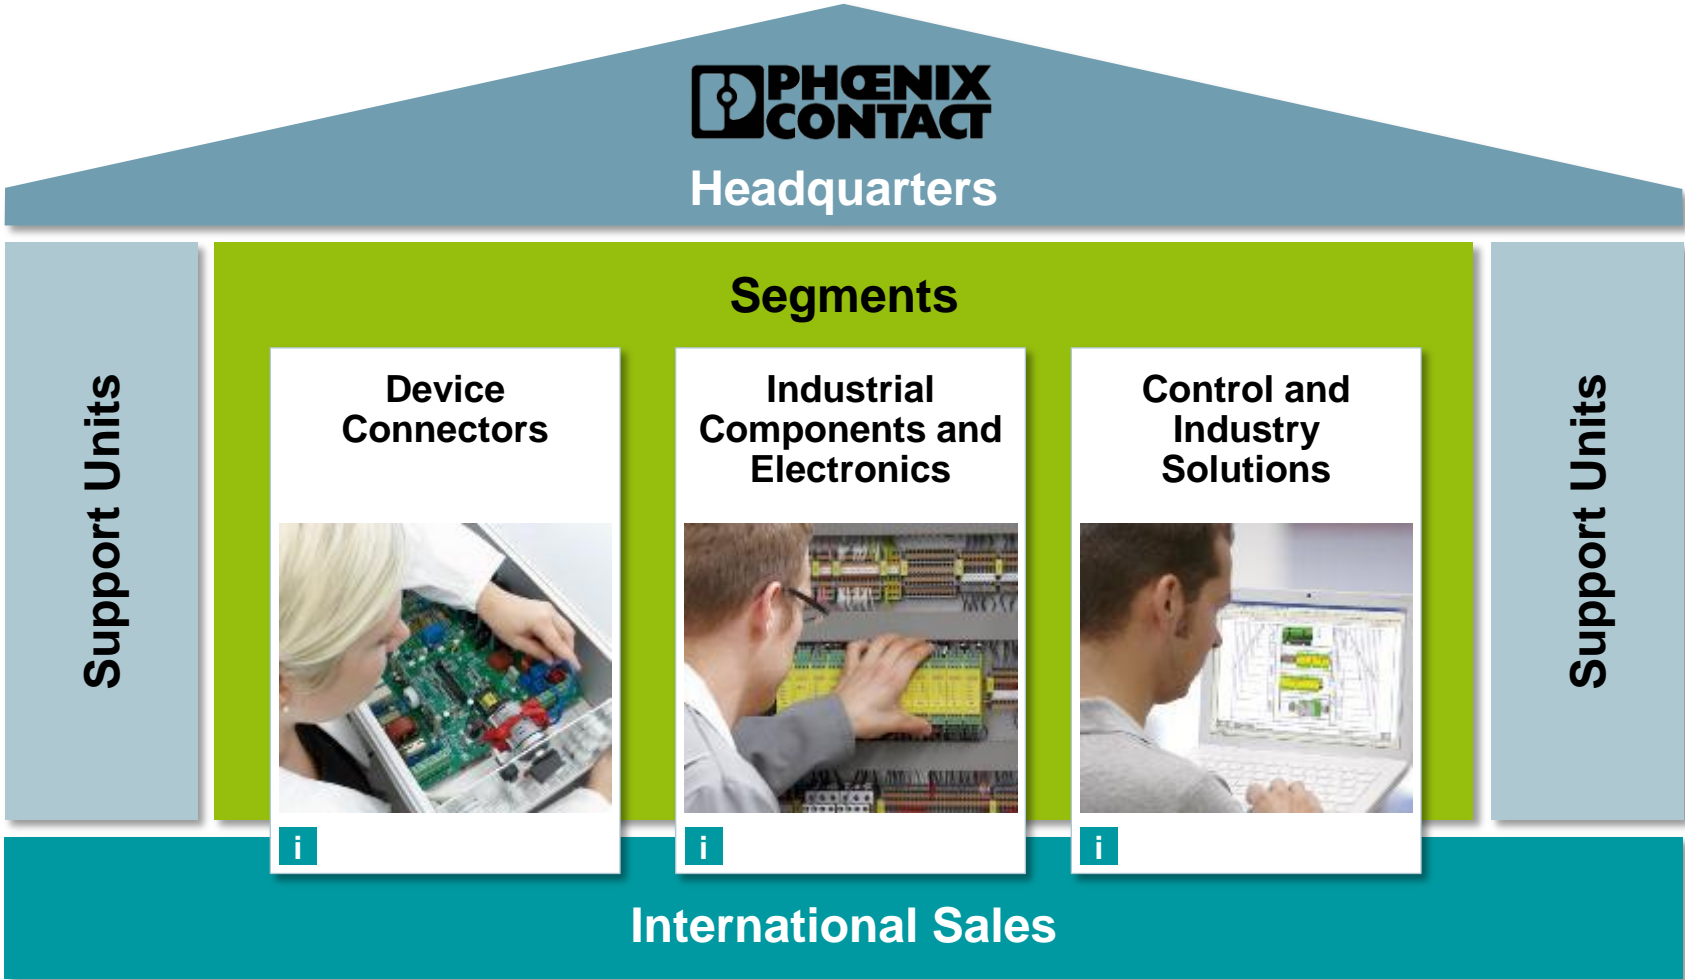

公司组织架构 Corporate Structure