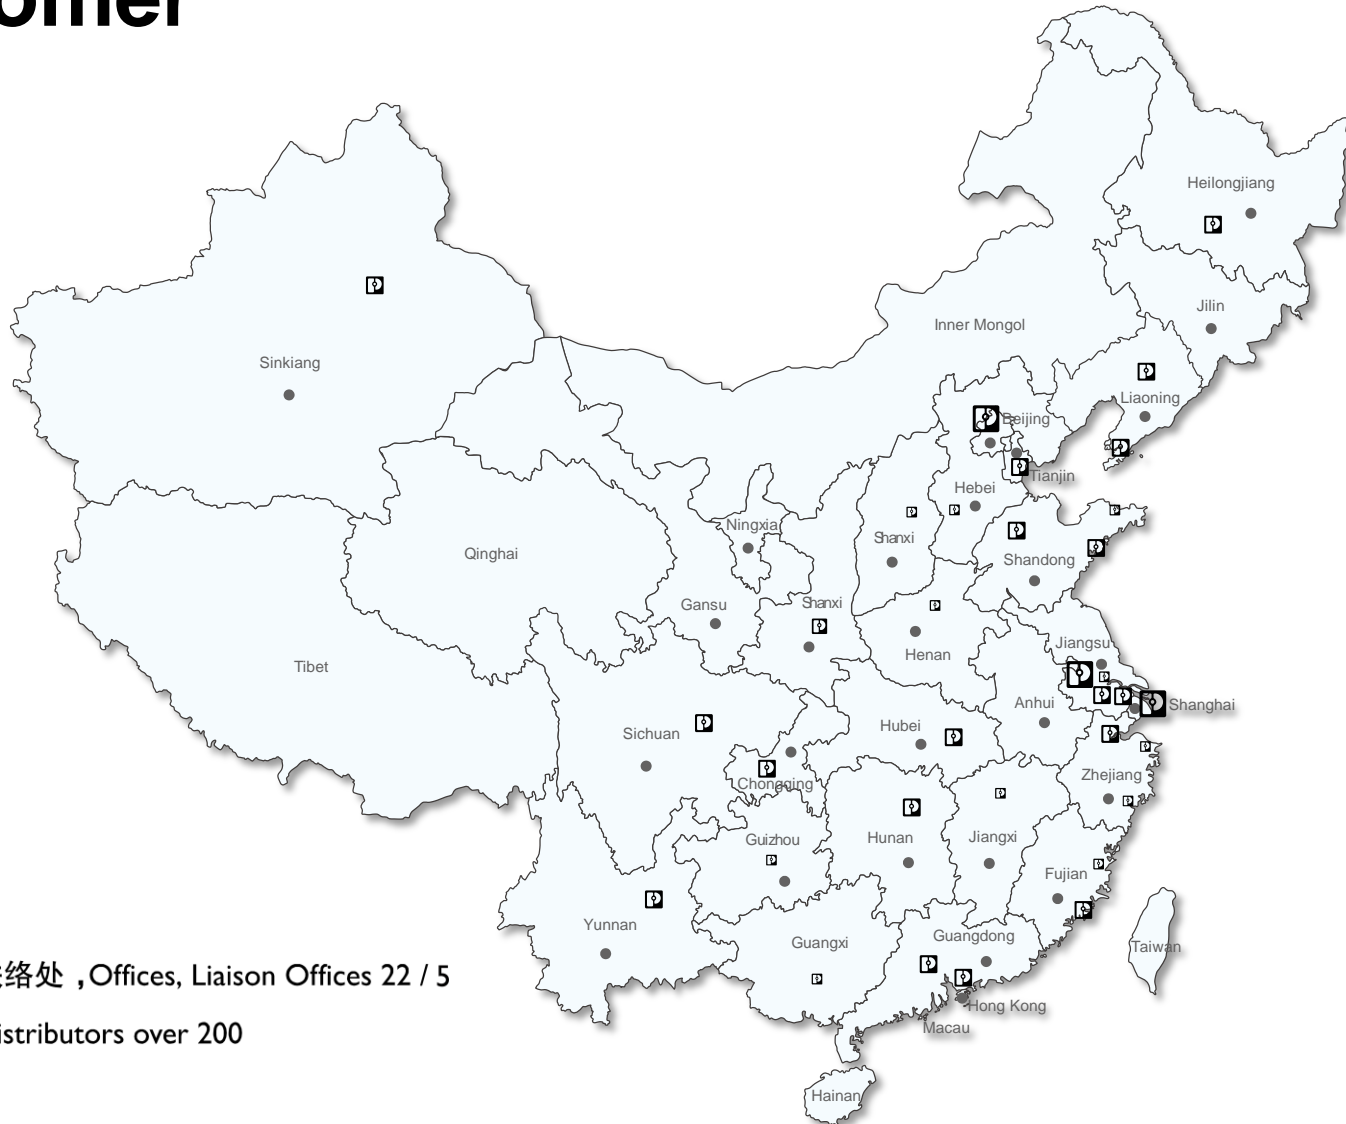

贴近市场和客户 Close to market & customer

📍 办事处、联络处 , Offices, Liaison Offices 22 / 5

● 分销商, Distributors over 200