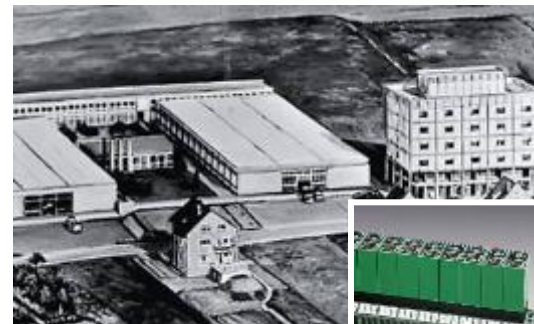

公司发展历史Corporate History

▶ History

1923

1950s

1960s

1980s

Today

3 Corporate Charts 2015